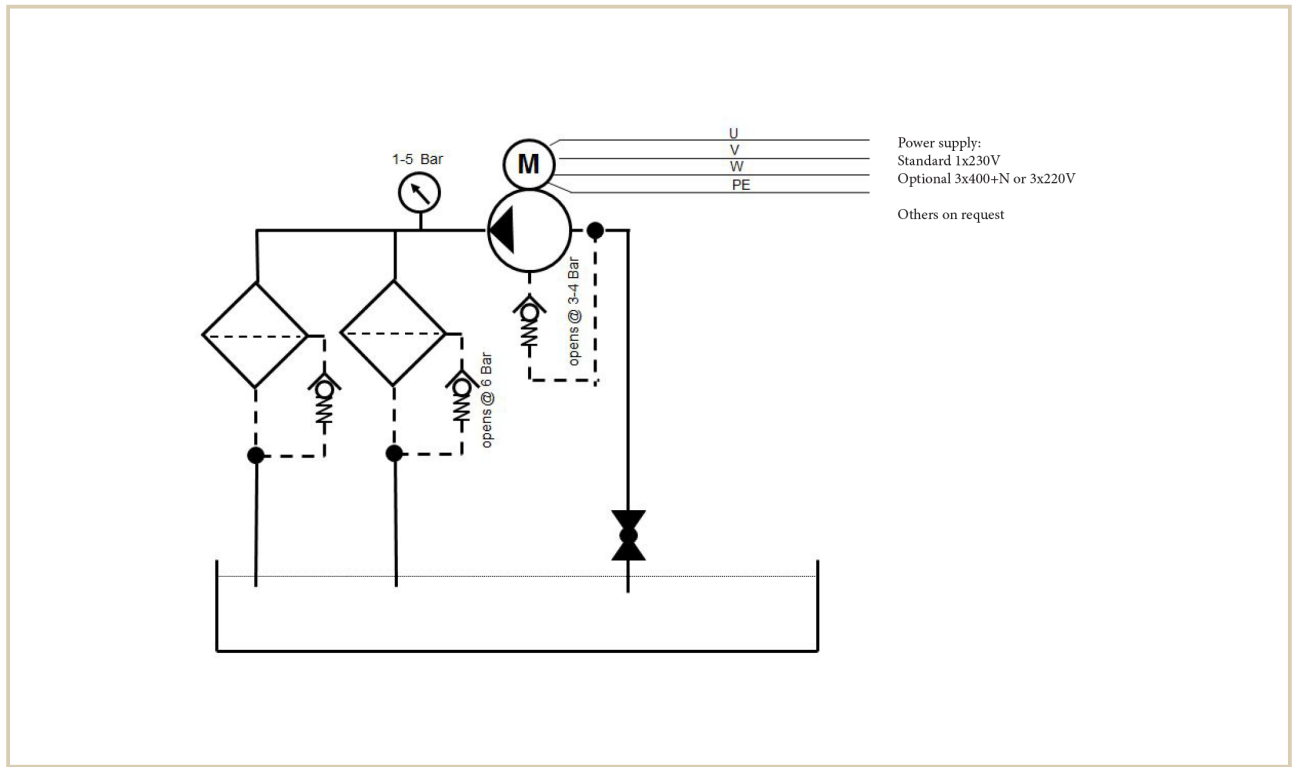

TECHNICAL SPECIFICATION

Europafilter	EF2125V
Dry weight:	23,3 kg
Operating weight:	39,9 kg
Depth:	270 mm
Width:	702 mm
Height:	531 mm (Service height filter replacement + 250 mm)
Dirt capacity: (particles/water)	Particles ISO 12103-1 FTD: 1755 g ≥ 0,1 micron Water absorption, restricted and unrestricted: ≥ 3000 ml (Depending on oiltype)
Oil temp:	Max. 80 °C (On higher temperatures contact Europafilter)
Particle removal:	≥ 0,1 micron
Working pressure:	0.8–5 bar
Pressure:	Max. 6 bar, safety valve opens at 6 bar
Power consumption:	0.12 kW
Power supply:	Standard 1x230 V. Optional 3x220 V / 3x400 V+N. Others on request
Hose connection IN:	Ø 3/4" BSP
Hose connection OUT:	Ø 3/8" BSP
Installation (see drawing):	Connect as an offline unit. «IN» = hose to tank and «UT» = hose to tank
Flow, min.–max.:	6–240 l/h. Varies depending on oil viscosity and pressure
Approx flow at 3 bar:	32 cSt 46 cSt 68 cSt 100 cSt 150 cSt 220 cSt 320 cSt 460 cSt
	4 l/min 3 l/min 2 l/min 1,6 l/min 1,2 l/min 0,8 l/min 0,4 l/min 0,2 l/min
Oil volume *, max. rec.:	12000 l 9000 l 6000 l 5200 l 4400 l 4000 l 1800 l 900 l

* For other oilvolumes: Contact your Europafilter dealer.

TECHNICAL DRAWING Offline installation